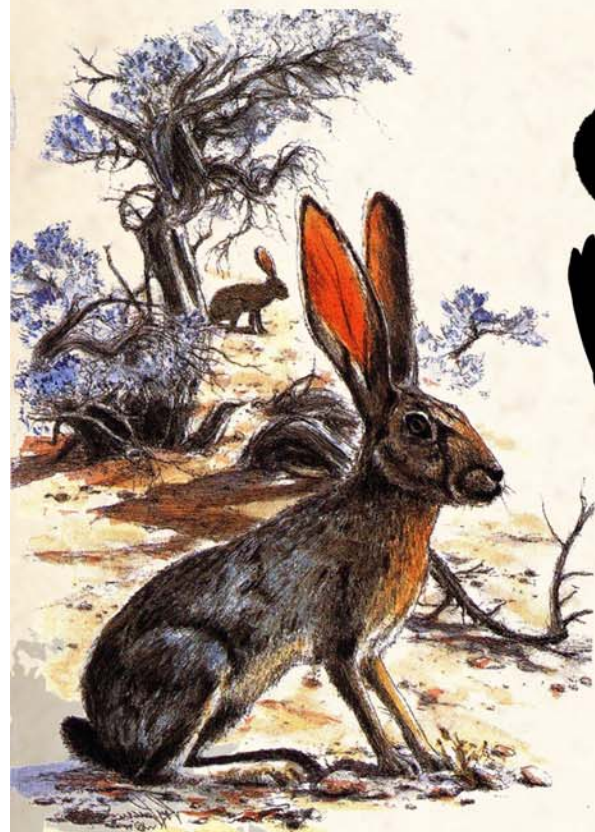

Track the Tracks!

If you look closely at the sand dunes you might see fresh animal tracks. Look at the tracks below and see if you can find them along the trail. Happy Tracking!

LEPUS CALIFORNICUS

Blacktailed Jackrabbit

Coyote
CANIS LAETRANS

PITUDOPHIS MELANOLEUCUS 2'-6"

Gopher Snake

Pinacate Beetle (stink bug)
ELIODES ARMATA

UTA STANSBURIANA

Side-blotched Lizard

Sunset Regional Park
Dunes Discovery